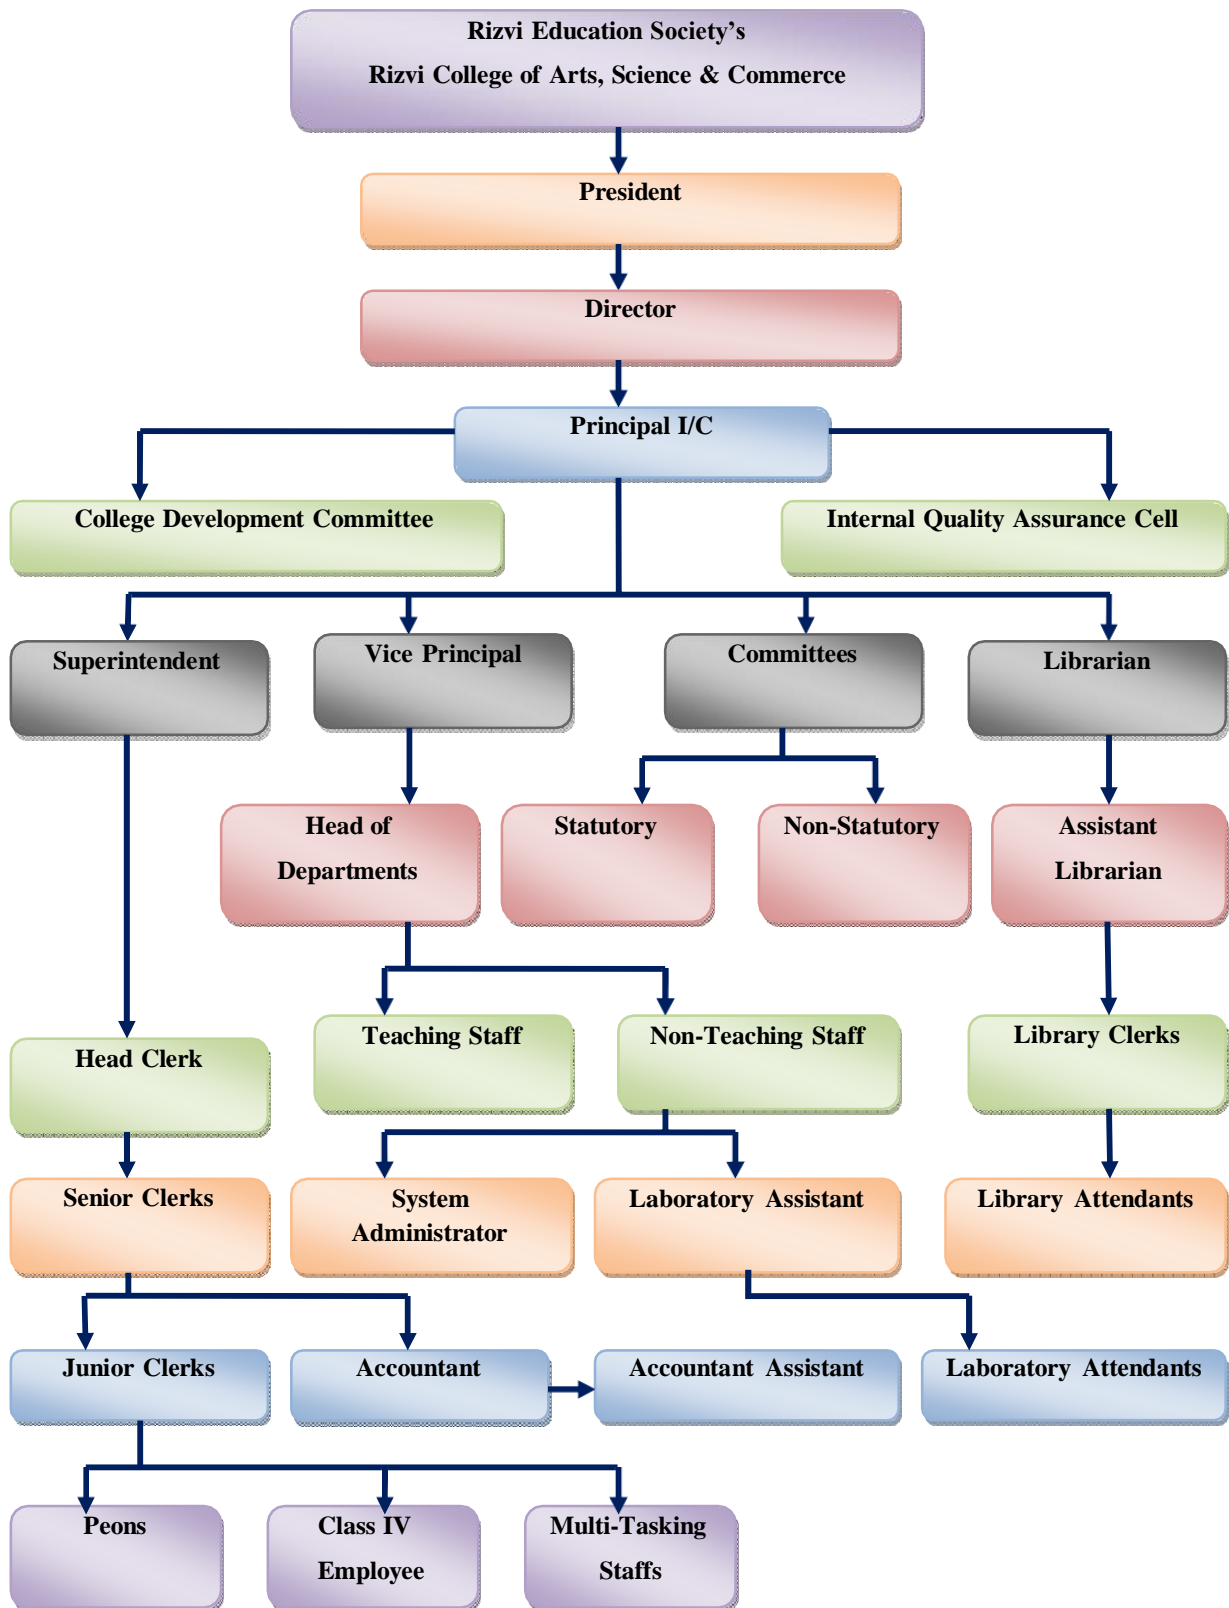

ORGANOGRAM 2020-21

Rizvi
T/c (PRINCIPAL)
Rizvi Education Society's
RIZVI COLLEGE
OF ARTS, SCI. & COM.
Bandra (W), Mumbai-400 050.